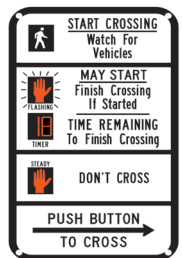

800H-130
Option K- MUTCD R10-3e
COUNTDOWN CA SIGN
9"x15" Right/Left Arrow
Hi-Intensity Retroreflective
Fully complies with MUTCD